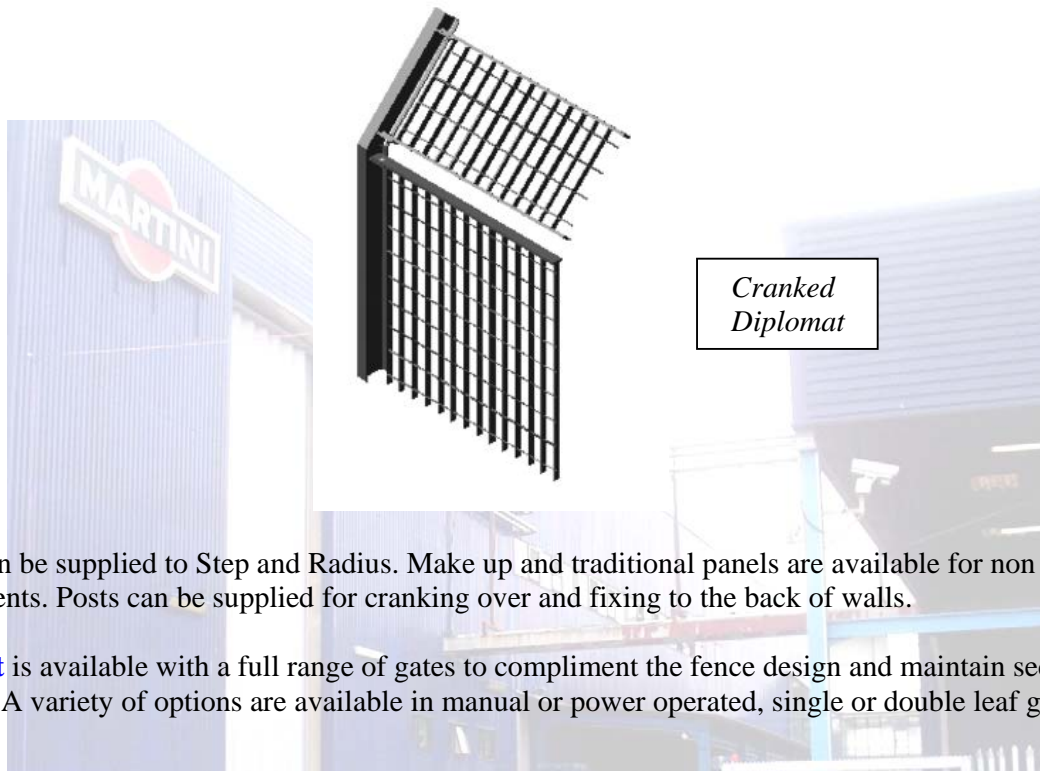

Diplomat Prestige

Diplomat panels can be supplied to suit difficult site conditions. Technical advice and information is readily available from our sales and design teams. Please ask for further information.

Where the client is unable to provide sufficient detail our experienced personnel are available to visit your site and carry out a custom design survey.

Panels can be supplied to Step and Radius. Make up and traditional panels are available for non standard requirements. Posts can be supplied for cranking over and fixing to the back of walls.

Diplomat is available with a full range of gates to compliment the fence design and maintain security integrity. A variety of options are available in manual or power operated, single or double leaf gates.

Type	Mesh Size	Post Centres	Post Section	Height
PD1-60	60 X 50	2.13m	102 x 44 RSJ	0.93m
PD1-60	60 X 50	2.13m	102 x 44 RSJ	1.40m
PD1-60	60 X 50	2.13m	102 x 44 RSJ	1.90m
PD1-60	60 X 50	2.13m	102 x 44 RSJ	2.51m
PD1-100	100 X 60	2.13m	102 x 44 RSJ	0.93m
PD1-100	100 X 60	2.13m	102 x 44 RSJ	1.40m
PD1-100	100 X 60	2.13m	102 x 44 RSJ	1.90m
PD1-100	100 X 60	2.13m	102 x 44 RSJ	2.51m