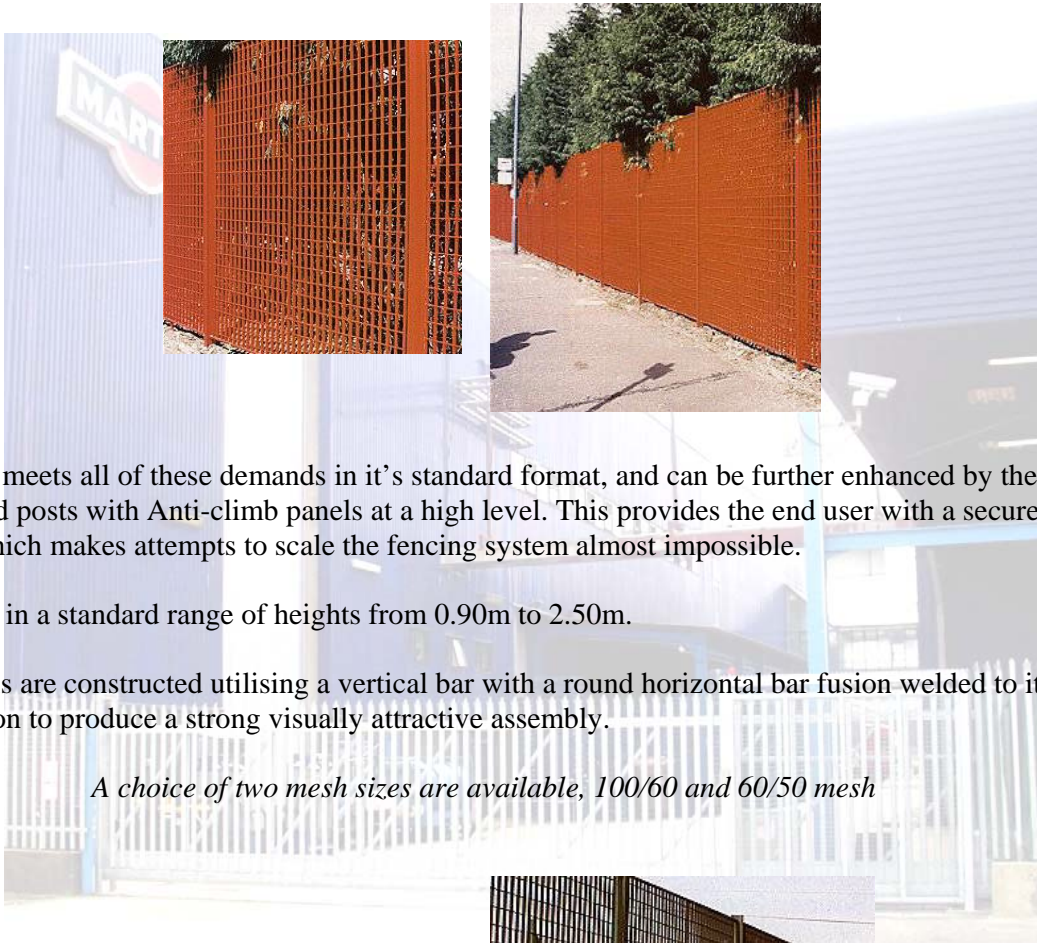

Diplomat Prestige

Developed in response to market demand; for a fencing system for prestige locations where a change from conventional designs is required. The Diplomat range has the added advantage of no reduction in security, as the fundamental design of the panel retains security to a high standard.

The enhanced design offers security, with aesthetic style and a high resistance to climbing but retains the project image at its boundary.

Diplomat meets all of these demands in its standard format, and can be further enhanced by the provision of cranked posts with Anti-climb panels at a high level. This provides the end user with a secure physical barrier which makes attempts to scale the fencing system almost impossible.

Available in a standard range of heights from 0.90m to 2.50m.

The panels are constructed utilising a vertical bar with a round horizontal bar fusion welded to it at each intersection to produce a strong visually attractive assembly.

A choice of two mesh sizes are available, 100/60 and 60/50 mesh

Diplomat Prestige

Diplomat panels can be supplied to suit difficult site conditions. Technical advice and information is readily available from our sales and design teams. Please ask for further information.